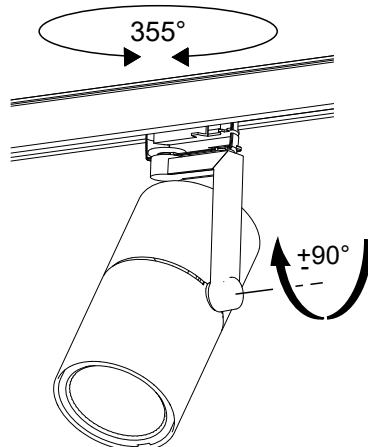

FAGERHULT

SE - 566 80 Habo

Touch Mini TW

RADIO SPECIFICATION

Only For E-Sense Stage

Operating frequency bands and output power (EIRP):
 Frequency band: 2.4 ... 2.483 GHz
 Output power (4dBm max within our operating band)