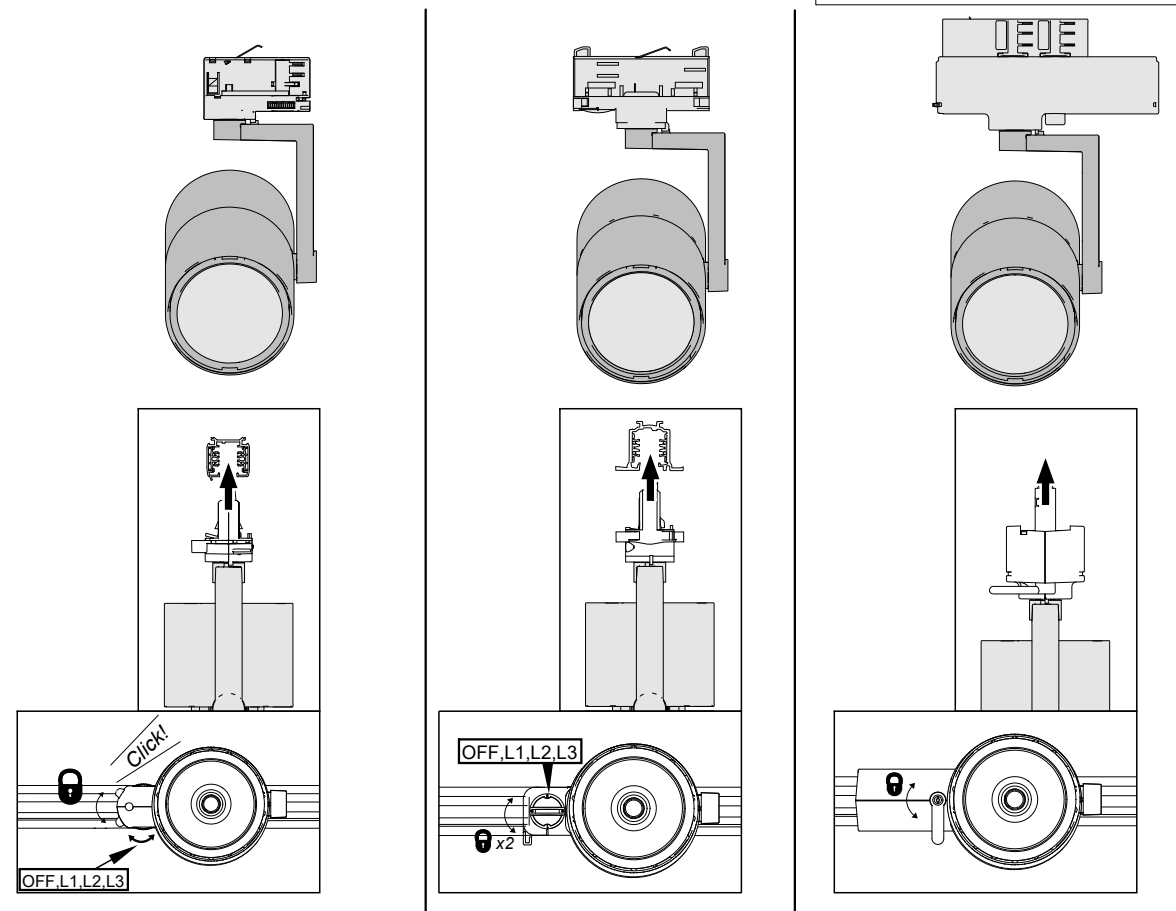

FAGERHULT

SE - 566 80 Habo

Touch Mini TW

RADIO SPECIFICATION

Only For E-Sense Stage

Operating frequency bands and output power (EIRP):
 Frequency band: 2.4 ... 2.483 GHz
 Output power (4dBm max within our operating band)