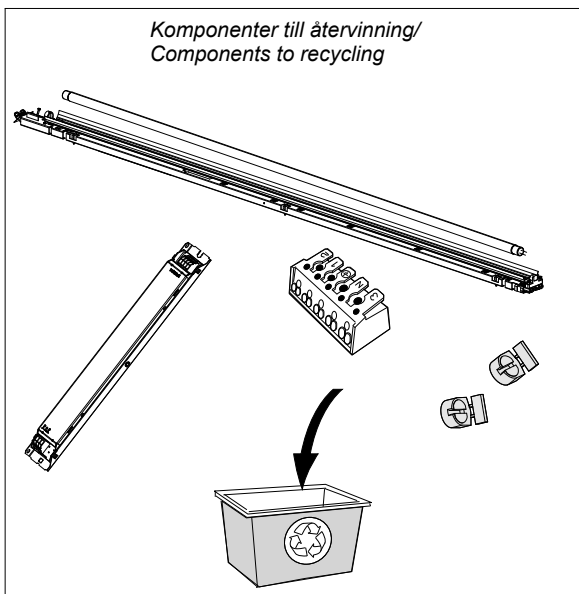

Komponenter till återvinning/
Components to recycling