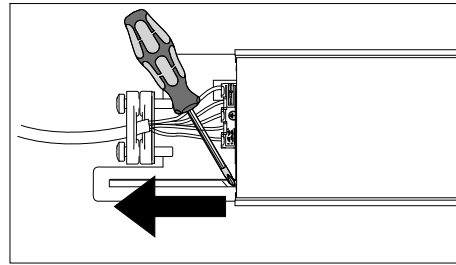

FAGERHULT

SE - 566 80 Habo

Notor 65 Dynamic

For Notor 65 Dynamic with push buttons:
Recommended max installation height: 2 m

- S Ljuskälla och drivdon ska enbart bytas ut av tillverkaren eller dess utsedda person.
- GB The light source and control gear shall only be replaced by the manufacturer or its designated person.