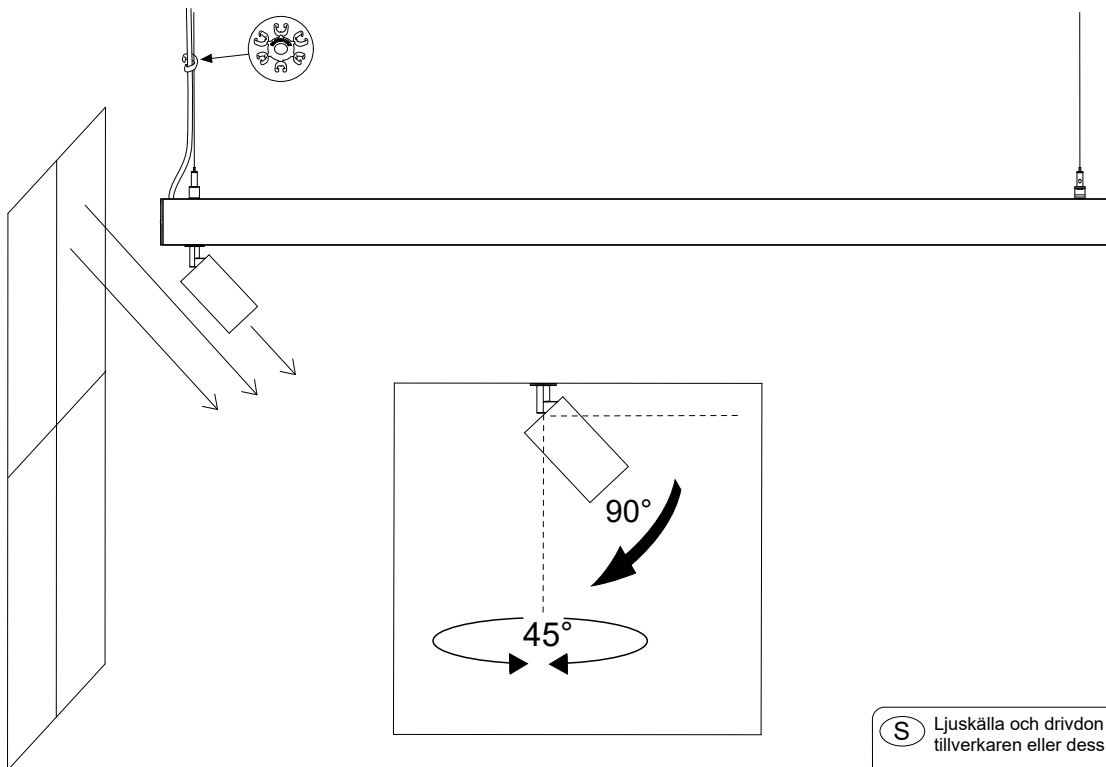

FAGERHULT

SE - 566 80 Habo

Notor 65 Dynamic

For Notor 65 Dynamic with push buttons:
Recommended max installation height: 2 m

- S Ljuskälla och drivdon ska enbart bytas ut av tillverkaren eller dess utsedda person.
- GB The light source and control gear shall only be replaced by the manufacturer or its designated person.