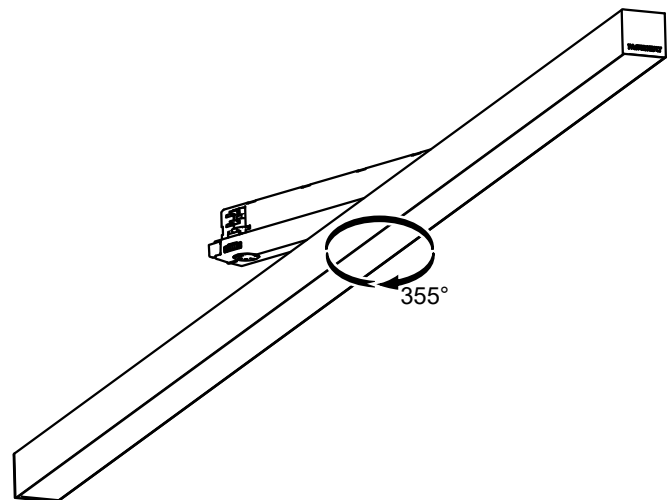

Notor 36 Track

Demounting

(S) Ljuskälla och drivdon ska enbart bytas ut av tillverkaren eller dess utsedda person.

(GB) The light source and control gear shall only be replaced by the manufacturer or its designated person.