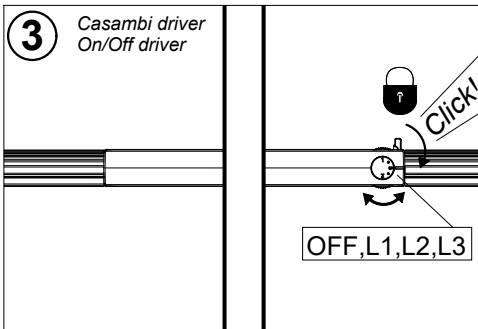

Notor 36 Track

Demounting

(S) Ljuskälla och drivdon ska enbart bytas ut av tillverkaren eller dess utsedda person.

(GB) The light source and control gear shall only be replaced by the manufacturer or its designated person.