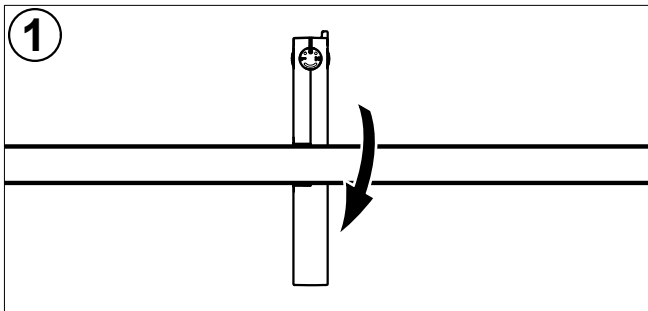

Notor 36 Track

Demounting

(S) Ljuskälla och drivdon ska enbart bytas ut av tillverkaren eller dess utsedda person.

(GB) The light source and control gear shall only be replaced by the manufacturer or its designated person.