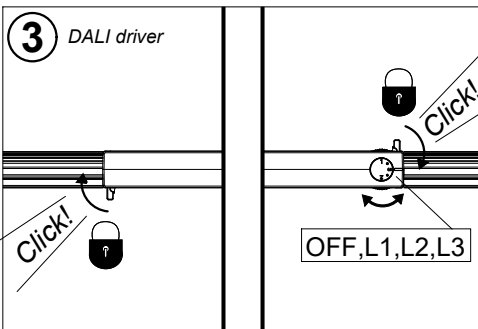

Notor 36 Track

Demounting

(S) Ljuskälla och drivdon ska enbart bytas ut av tillverkaren eller dess utsedda person.

(GB) The light source and control gear shall only be replaced by the manufacturer or its designated person.