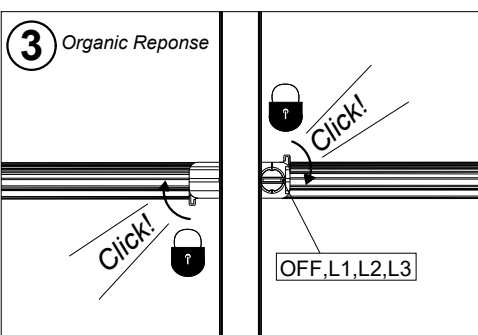

Notor 36 Track

Demounting

(S) Ljuskälla och drivdon ska enbart bytas ut av tillverkaren eller dess utsedda person.

(GB) The light source and control gear shall only be replaced by the manufacturer or its designated person.