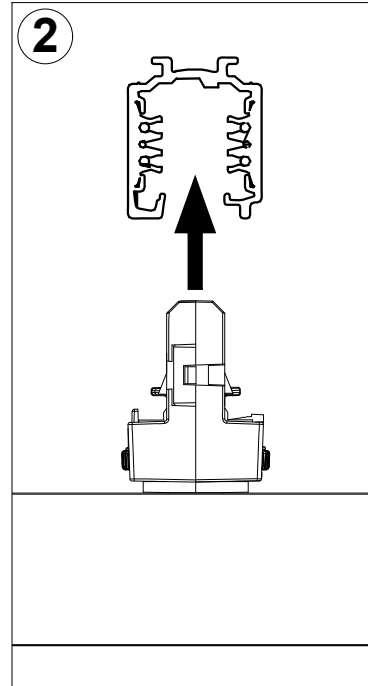

Notor 36 Track

Demounting

(S) Ljuskälla och drivdon ska enbart bytas ut av tillverkaren eller dess utsedda person.

(GB) The light source and control gear shall only be replaced by the manufacturer or its designated person.