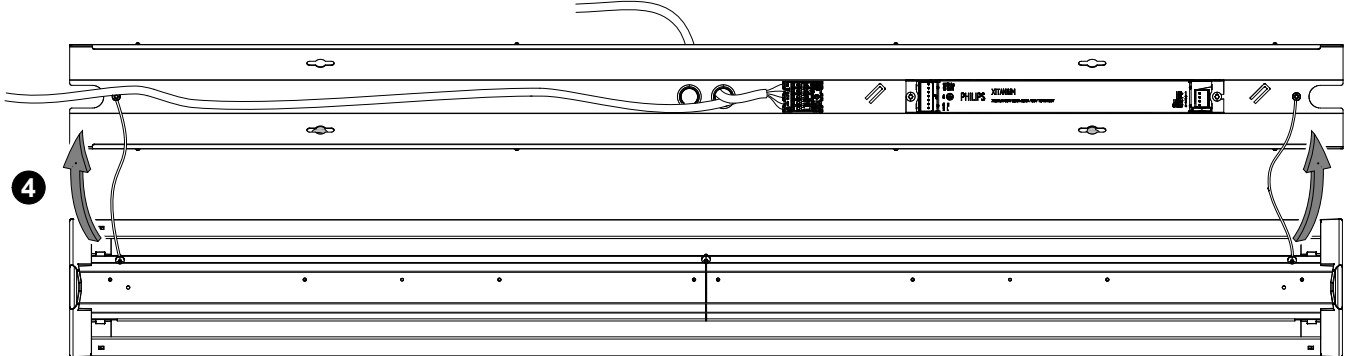

## Dwide Corner

STANDARD	DALI	1-10V DIM	PHASE-PULSE CONTROL

Manufactured by Fagerhult Sweden.  
For UK market importer Fagerhult UK  
33-34 Dolben Street, London, SE1 0UQ

Ljuskälla och drivdon ska enbart bytas ut av tillverkaren eller dess utsedda person.  
The light source and control gear shall only be replaced by the manufacturer or its designated person.