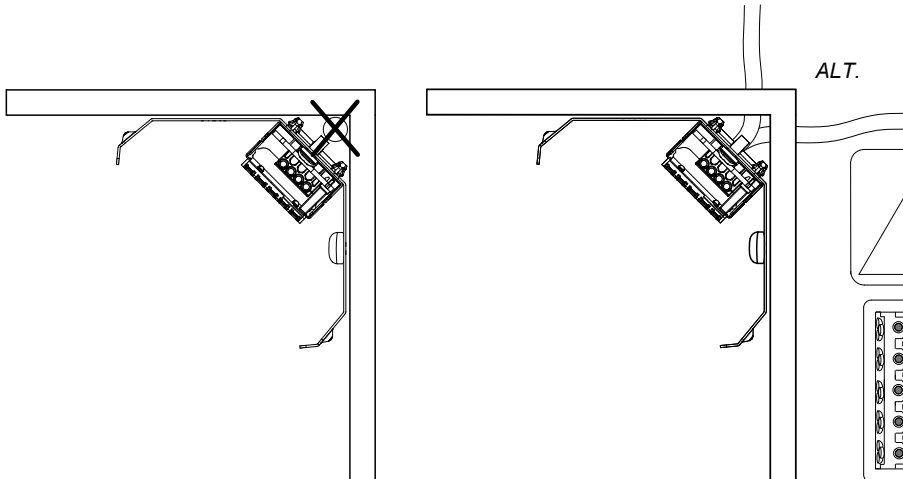

## Dwide Corner

STANDARD	DALI	1-10V DIM	PHASE-PULSE CONTROL

Manufactured by Fagerhult Sweden.  
For UK market importer Fagerhult UK  
33-34 Dolben Street, London, SE1 0UQ

Ljuskälla och drivdon ska enbart bytas ut av tillverkaren eller dess utsedda person.  
The light source and control gear shall only be replaced by the manufacturer or its designated person.