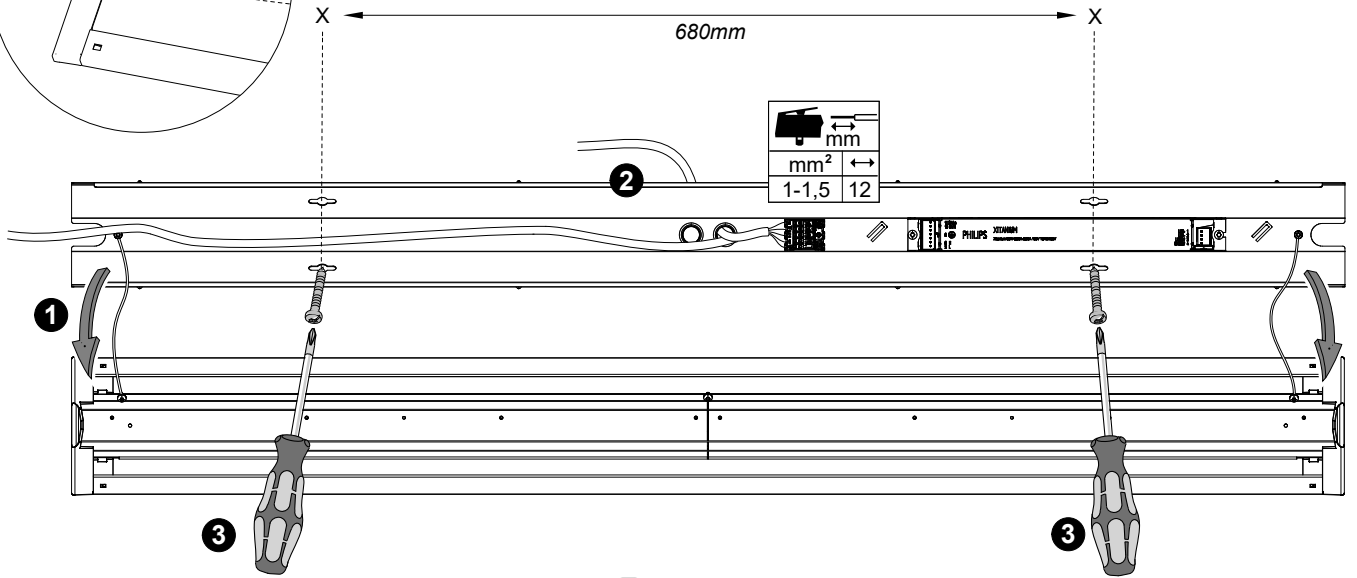

## Dwide Corner

STANDARD	DALI	1-10V DIM	PHASE-PULSE CONTROL

Manufactured by Fagerhult Sweden.  
For UK market importer Fagerhult UK  
33-34 Dolben Street, London, SE1 0UQ

Ljuskälla och drivdon ska enbart bytas ut av tillverkaren eller dess utsedda person.  
The light source and control gear shall only be replaced by the manufacturer or its designated person.