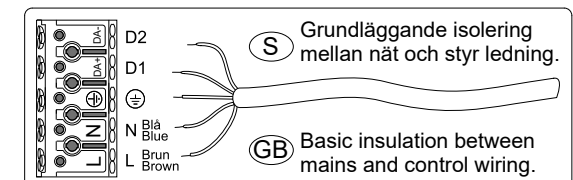

## Dwide Corner

STANDARD	DALI	1-10V DIM	PHASE-PULSE CONTROL

Manufactured by Fagerhult Sweden.  
For UK market importer Fagerhult UK  
33-34 Dolben Street, London, SE1 0UQ

Ljuskälla och drivdon ska enbart bytas ut av tillverkaren eller dess utsedda person.  
The light source and control gear shall only be replaced by the manufacturer or its designated person.