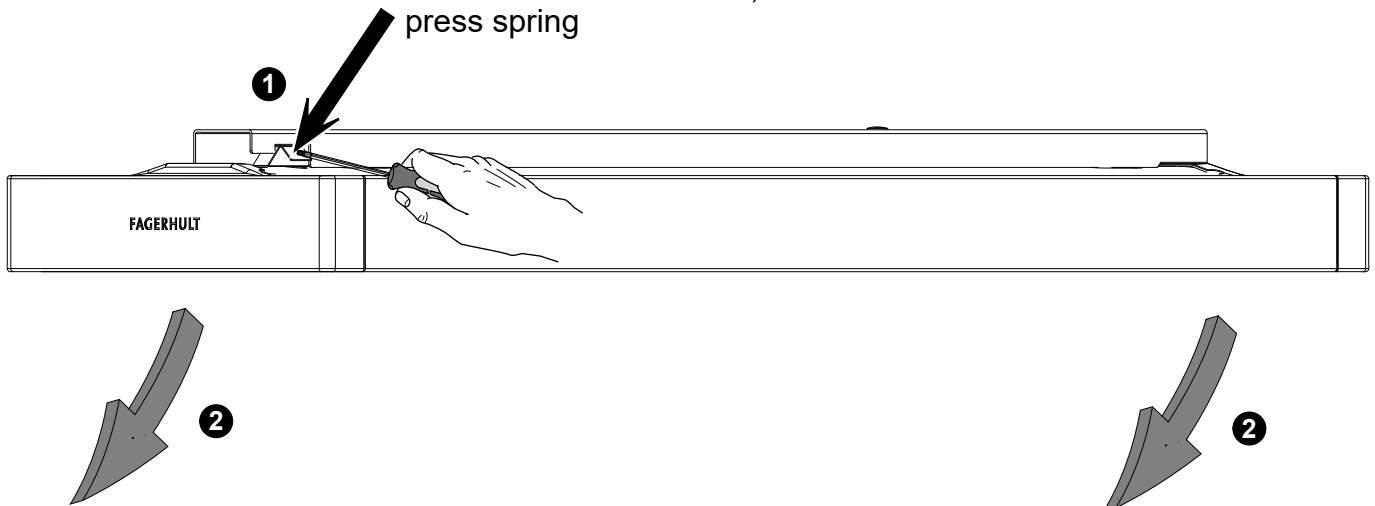

To remove the luminaire,
press spring