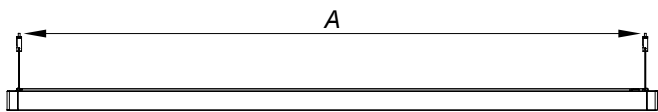

Dwide Pendant

	A
1200	1200
1200 Sensor	1200
1500	1605
1500 Sensor	1673

For Dwide Pendant with push buttons:
Recommended installation height: 2 m

S Ljuskälla och drivdon ska enbart bytas ut av tillverkaren eller dess utsedda person.
GB The light source and control gear shall only be replaced by the manufacturer or its designated person.