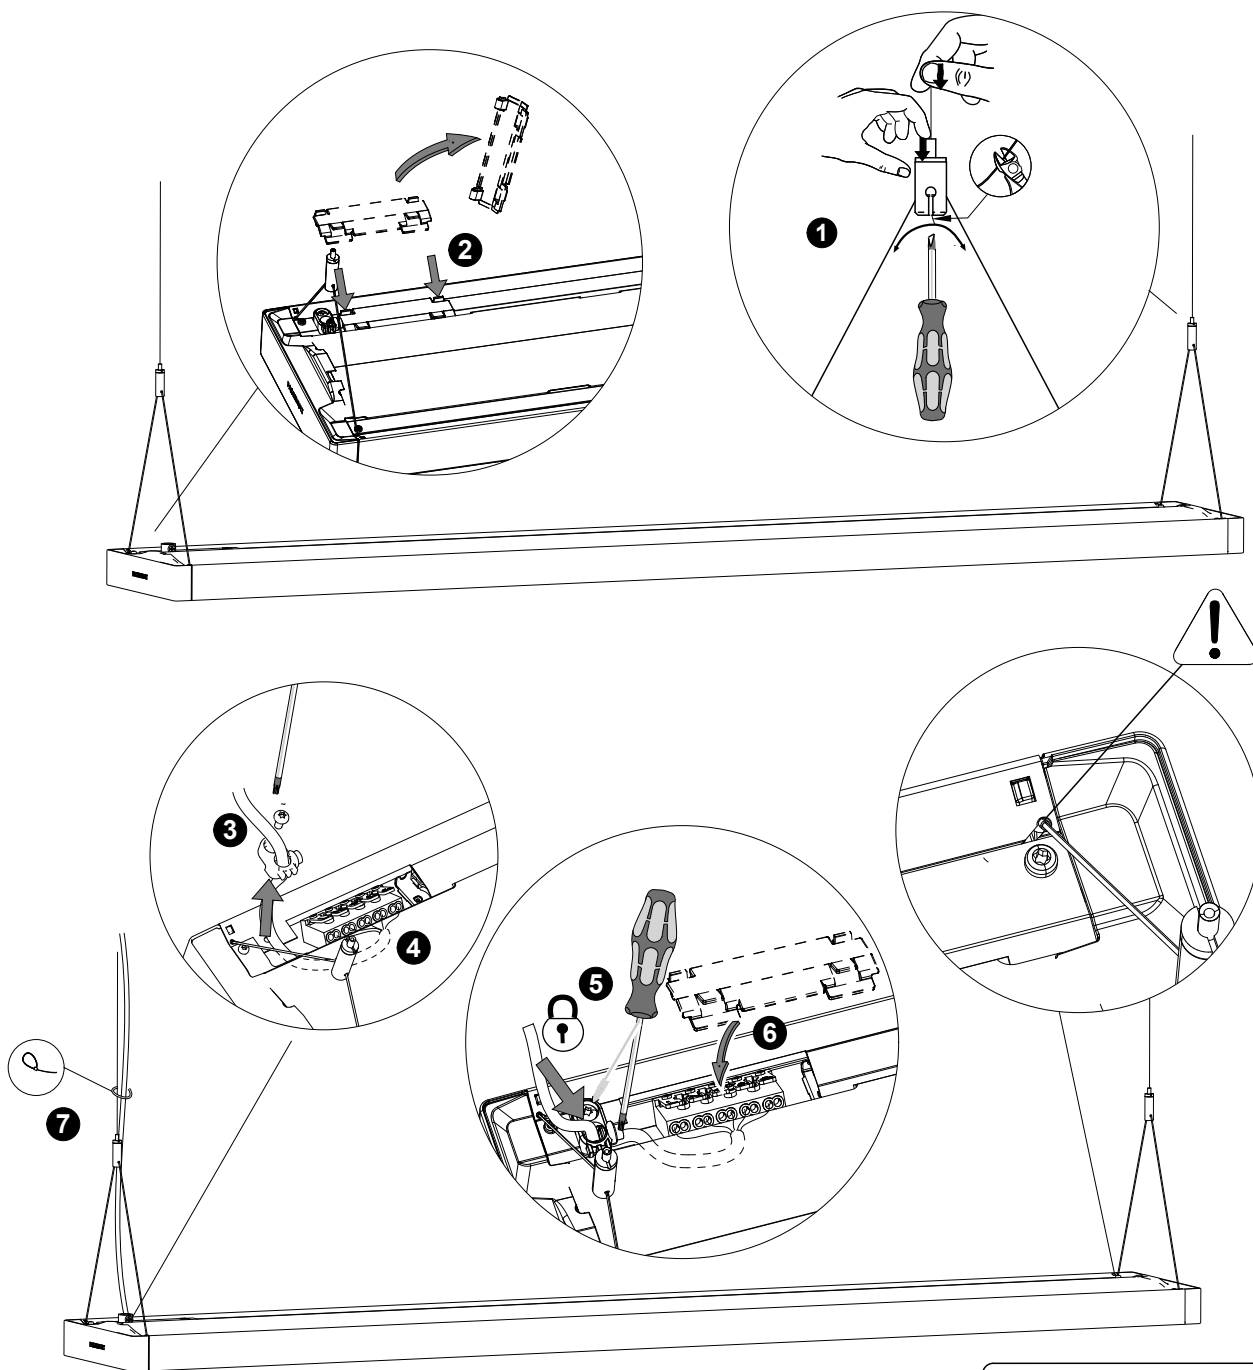

Dwide Pendant

	A
1200	1200
1200 Sensor	1200
1500	1605
1500 Sensor	1673

For Dwide Pendant with push buttons:
Recommended installation height: 2 m

S Ljuskälla och drivdon ska enbart bytas ut av tillverkaren eller dess utsedda person.
GB The light source and control gear shall only be replaced by the manufacturer or its designated person.