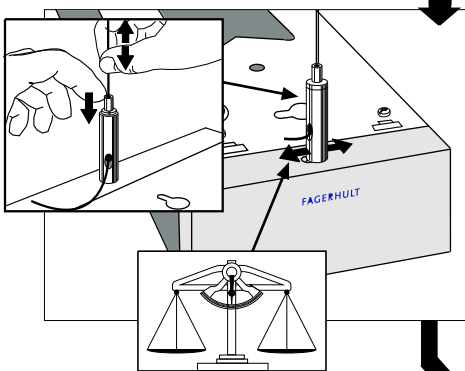

## Closs LED

L	FL	FL	A	B
600	530	X	609	618
1200	1130	1200	1209	1218

Ⓢ Viktigt att placera anslutningskabeln längs med profilens kant.  
 ⓊB It is important to place the connection cable along with the profile edge.

**NB!**  
 Make cable cords as short as possible  
 and put them tight towards the luminair side.

5404250 Utgåva/Edition 04

Ⓢ Ljuskälla och drivdon ska enbart bytas ut av tillverkaren eller dess utsedda person.  
 ⓊB The light source and control gear shall only be replaced by the manufacturer or its designated person.