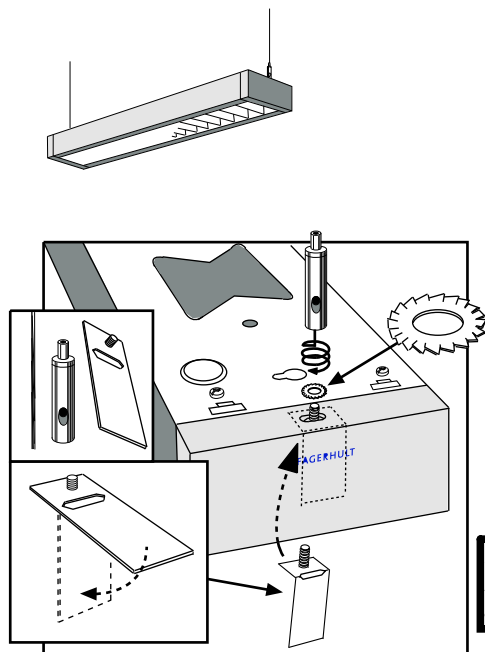

## Closs LED

L	FL	FL	A	B
600	530	X	609	618
1200	1130	1200	1209	1218

Ⓢ Viktigt att placera anslutningskabeln längs med profilens kant.  
 ⓊB It is important to place the connection cable along with the profile edge.

**NB!**  
 Make cable cords as short as possible  
 and put them tight towards the luminair side.

5404250 Utgåva/Edition 04

Ⓢ Ljuskälla och drivdon ska enbart bytas ut av tillverkaren eller dess utsedda person.  
 ⓊB The light source and control gear shall only be replaced by the manufacturer or its designated person.