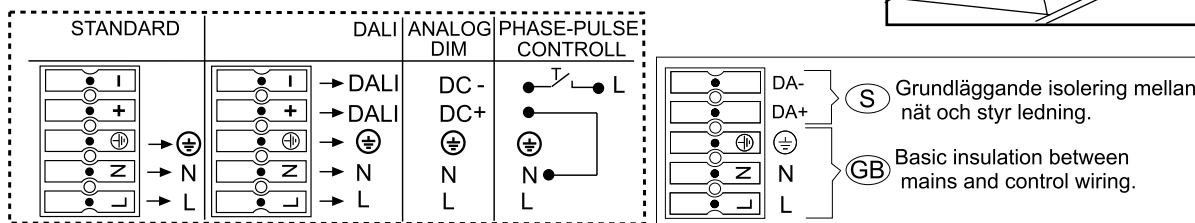

(S) Det är lämpligt att denna information överlämnas till användaren av anläggningen. **(GB)** It is appropriate that this information is passed on to the users of the installation.

Manufactured by Fagerhult Sweden.
For UK market importer Fagerhult UK
33-34 Dolben Street, London, SE1 0UQ