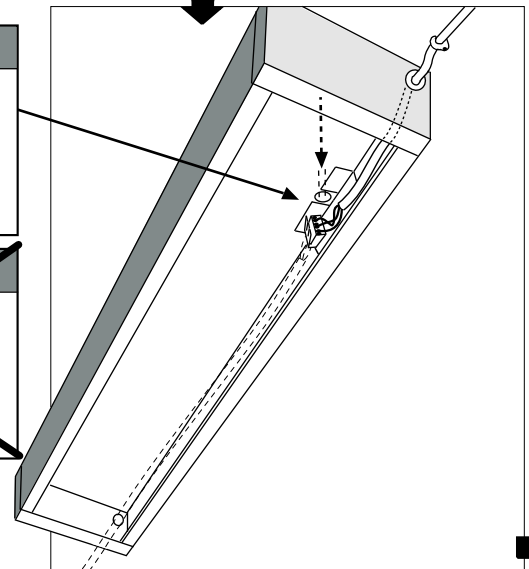

## Closs LED

L	FL	FL	A	B
600	530	X	609	618
1200	1130	1200	1209	1218

Ⓢ Viktigt att placera anslutningskabeln längs med profilens kant.  
 ⓊB It is important to place the connection cable along with the profile edge.

**NB!**  
 Make cable cords as short as possible  
 and put them tight towards the luminair side.

5404250 Utgåva/Edition 04

Ⓢ Ljuskälla och drivdon ska enbart bytas ut av tillverkaren eller dess utsedda person.  
 ⓊB The light source and control gear shall only be replaced by the manufacturer or its designated person.