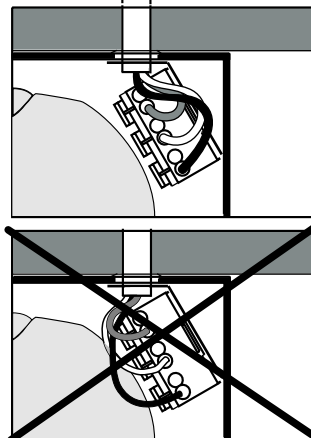

## Closs LED

L	FL	FL	A	B
600	530	X	609	618
1200	1130	1200	1209	1218

Ⓢ Viktigt att placera anslutningskabeln längs med profilens kant.  
 ⓊB It is important to place the connection cable along with the profile edge.

**NB!**  
 Make cable cords as short as possible  
 and put them tight towards the luminair side.

5404250 Utgåva/Edition 04

Ⓢ Ljuskälla och drivdon ska enbart bytas ut av tillverkaren eller dess utsedda person.  
 ⓊB The light source and control gear shall only be replaced by the manufacturer or its designated person.