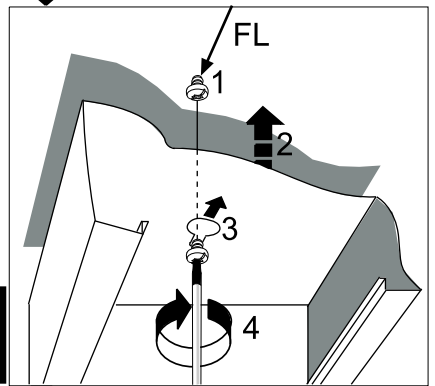

## Closs LED

L	FL	FL	A	B
600	530	X	609	618
1200	1130	1200	1209	1218

Ⓢ Viktigt att placera anslutningskabeln längs med profilens kant.  
 ⓊB It is important to place the connection cable along with the profile edge.

**NB!**  
 Make cable cords as short as possible  
 and put them tight towards the luminair side.

5404250 Utgåva/Edition 04

Ⓢ Ljuskälla och drivdon ska enbart bytas ut av tillverkaren eller dess utsedda person.  
 ⓊB The light source and control gear shall only be replaced by the manufacturer or its designated person.