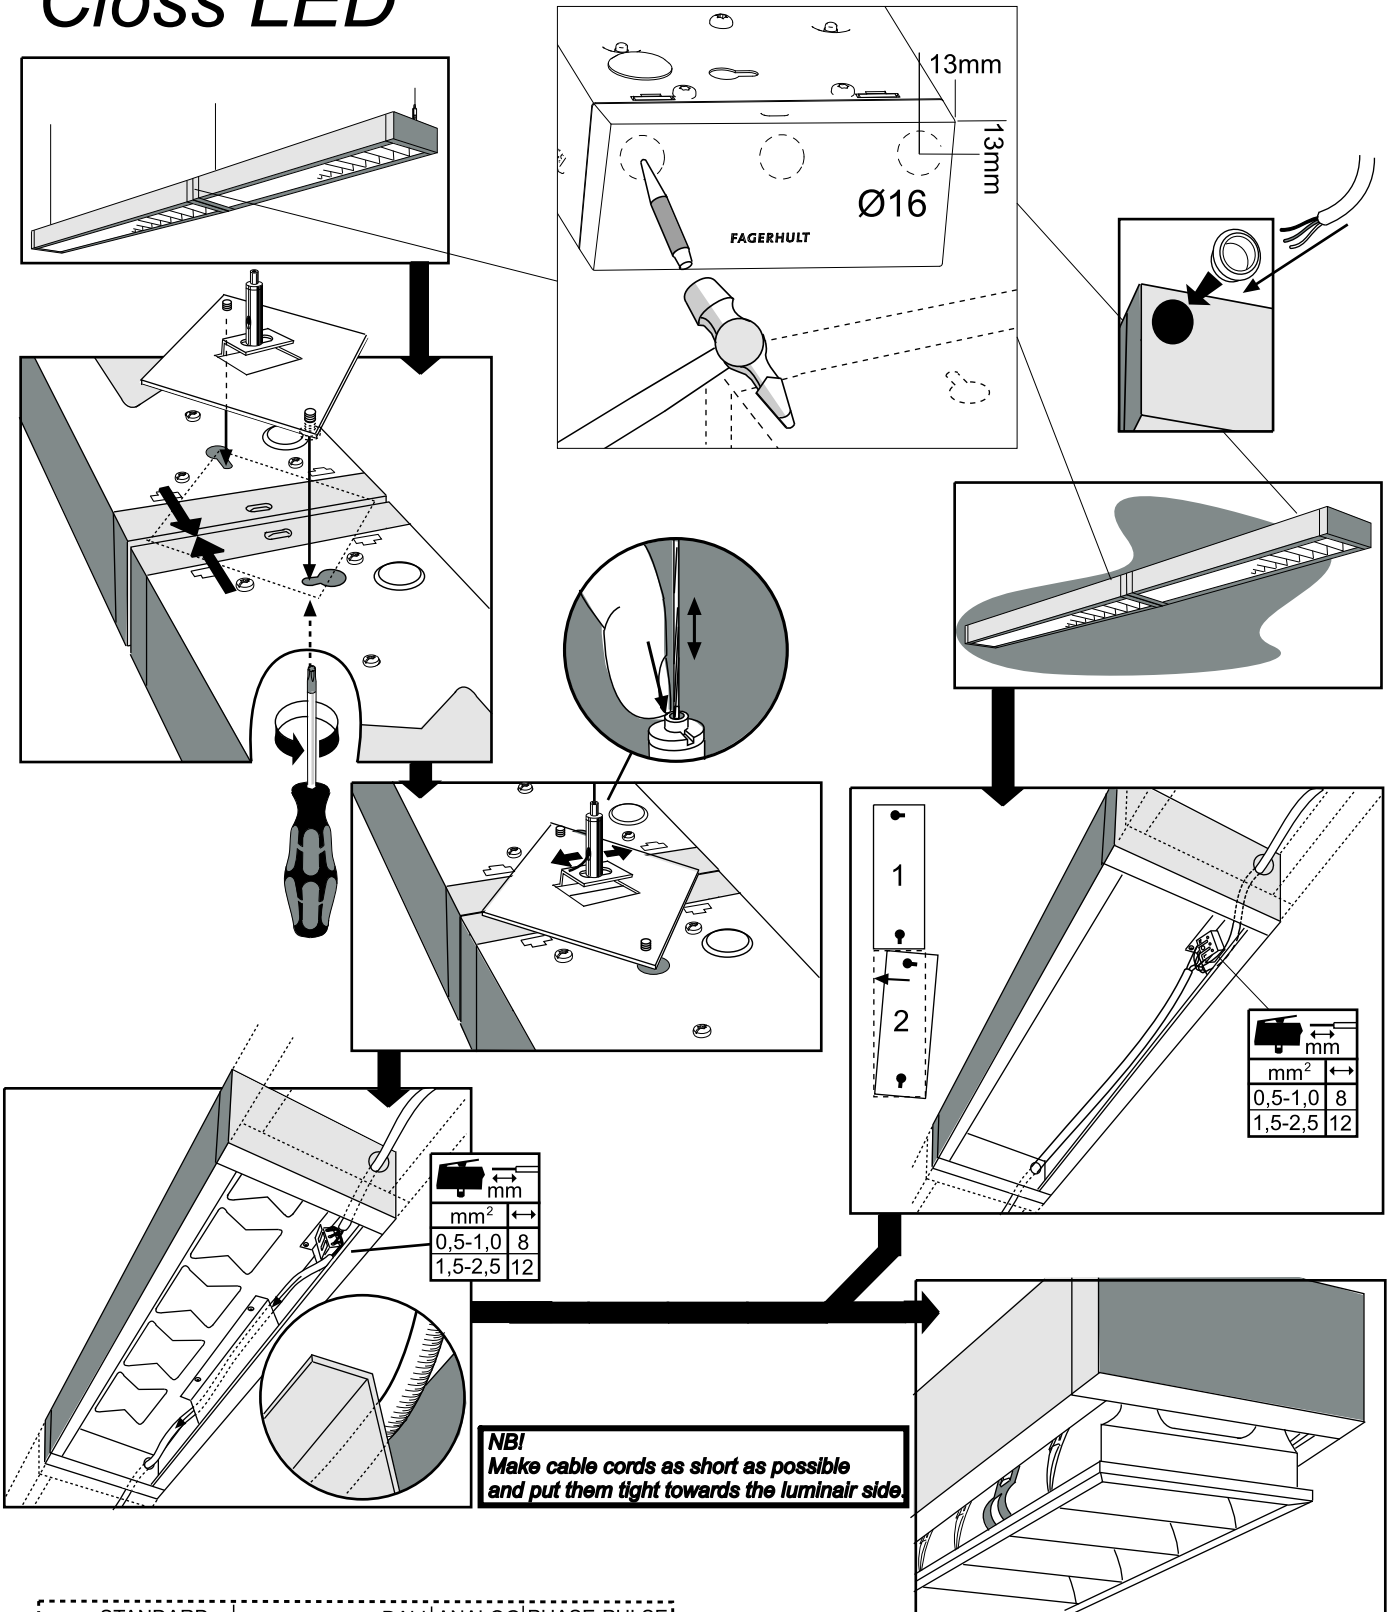

FAGERHULT

SE - 566 80 Habo

Closs LED

5404250 Utgåva/Edition 04