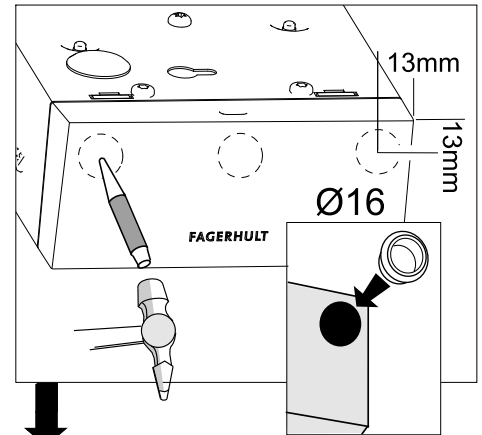

## Closs LED

L	FL	FL	A	B
600	530	X	609	618
1200	1130	1200	1209	1218

Ⓢ Viktigt att placera anslutningskabeln längs med profilens kant.  
 ⓊB It is important to place the connection cable along with the profile edge.

**NB!**  
 Make cable cords as short as possible  
 and put them tight towards the luminair side.

5404250 Utgåva/Edition 04

Ⓢ Ljuskälla och drivdon ska enbart bytas ut av tillverkaren eller dess utsedda person.  
 ⓊB The light source and control gear shall only be replaced by the manufacturer or its designated person.