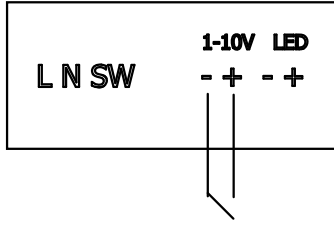

FAGERHULT

SE - 566 80 Habo

Beetle

Manufactured by Fagerhult Sweden.
For UK market importer Fagerhult UK
33-34 Dolben Street, London, SE1 0UQ

If the push button has removed, must device be reset.

Short circuit 1-10v port for min 2 sec to reset the device