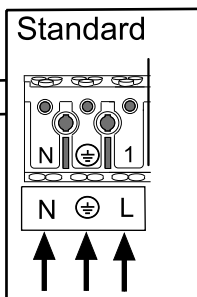

FAGERHULT

SE - 566 80 Habo

Beetle

Manufactured by Fagerhult Sweden.
For UK market importer Fagerhult UK
33-34 Dolben Street, London, SE1 0UQ

If the push button has removed, must device be reset.

Short circuit 1-10v port for min 2 sec to reset the device