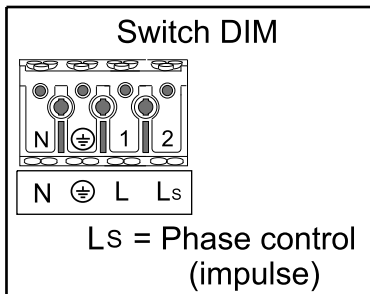

FAGERHULT

SE - 566 80 Habo

Beetle

Manufactured by Fagerhult Sweden.
For UK market importer Fagerhult UK
33-34 Dolben Street, London, SE1 0UQ

If the push button has removed, must device be reset.

Short circuit 1-10v port for min 2 sec to reset the device

4911278 Utgåva/Edition 4

(S) Ljuskälla och drivdon ska enbart bytas ut av tillverkaren eller dess utsedd person.
(GB) The light source and control gear shall only be replaced by the manufacturer or its designated person.