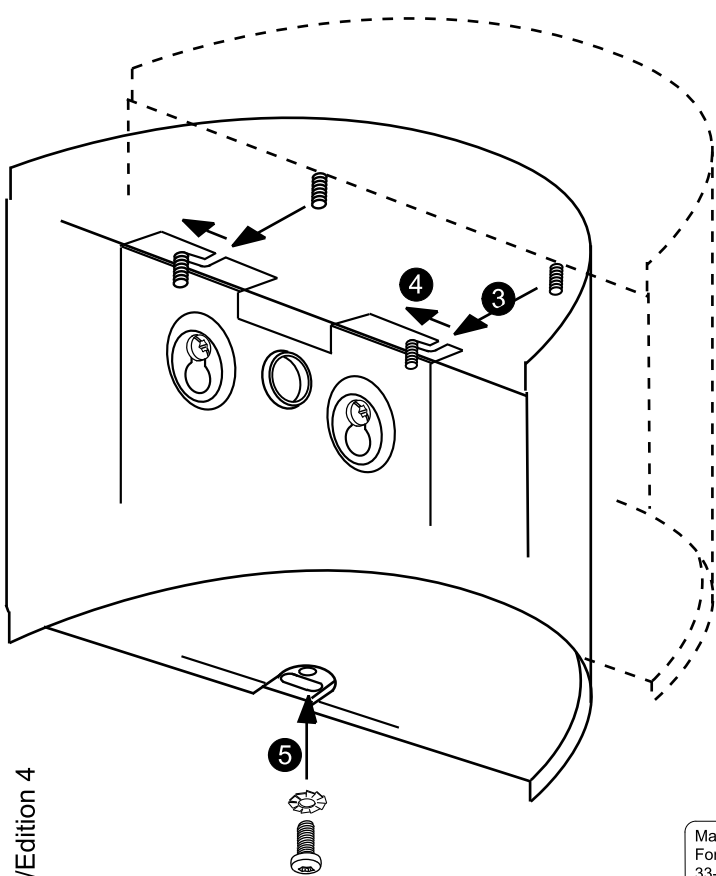

FAGERHULT

SE - 566 80 Habo

Beetle

Manufactured by Fagerhult Sweden.
For UK market importer Fagerhult UK
33-34 Dolben Street, London, SE1 0UQ

If the push button has removed, must device be reset.

Short circuit 1-10v port for min 2 sec to reset the device