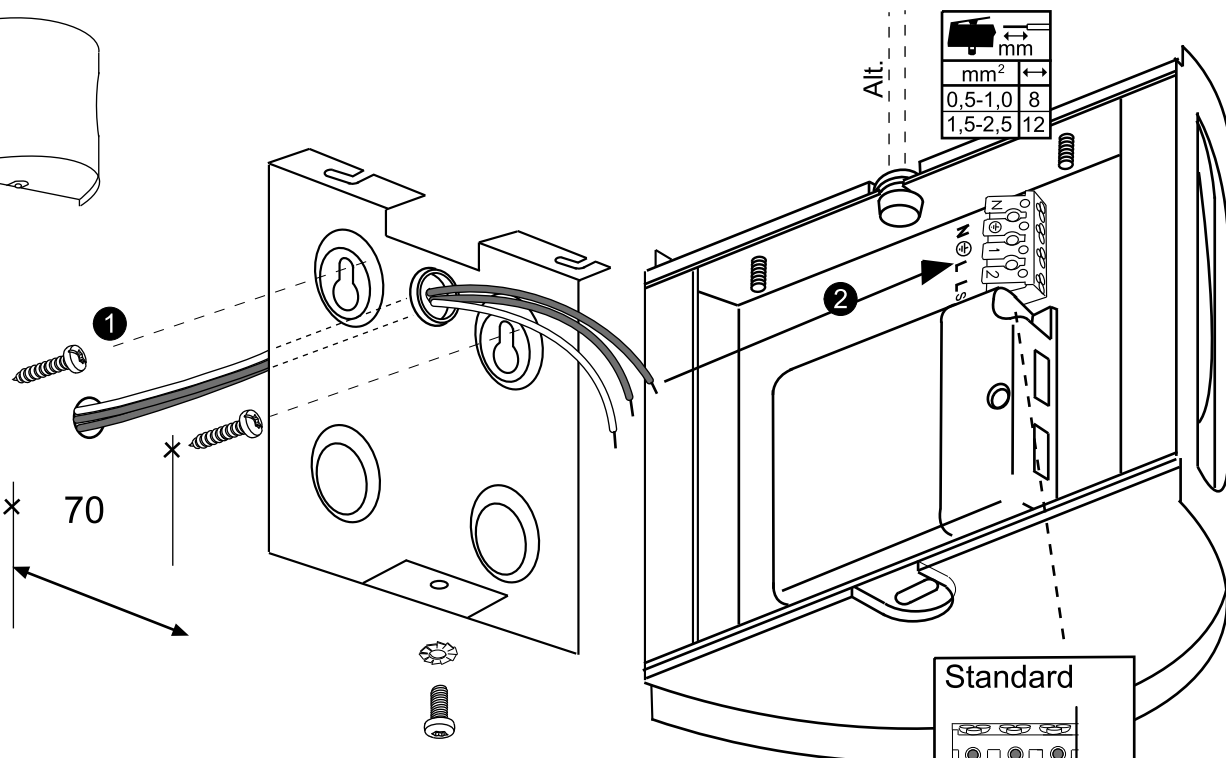

FAGERHULT

SE - 566 80 Habo

Beetle

Manufactured by Fagerhult Sweden.
For UK market importer Fagerhult UK
33-34 Dolben Street, London, SE1 0UQ

If the push button has removed, must device be reset.

Short circuit 1-10v port for min 2 sec to reset the device