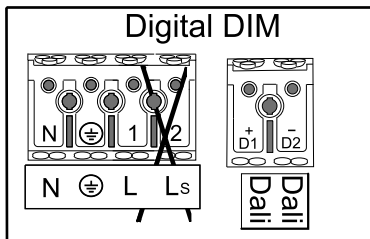

FAGERHULT

SE - 566 80 Habo

Beetle

Manufactured by Fagerhult Sweden.
For UK market importer Fagerhult UK
33-34 Dolben Street, London, SE1 0UQ

If the push button has removed, must device be reset.

Short circuit 1-10v port for min 2 sec to reset the device

4911278 Utgåva/Edition 4

(S) Ljuskälla och drivdon ska enbart bytas ut av tillverkaren eller dess utsedd person.
(GB) The light source and control gear shall only be replaced by the manufacturer or its designated person.