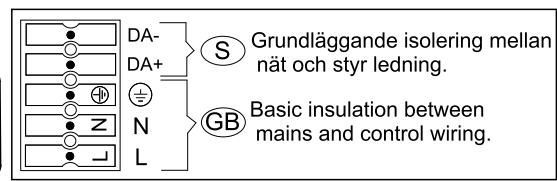

FAGERHULT

SE - 566 80 Habo

Beetle

Manufactured by Fagerhult Sweden.
For UK market importer Fagerhult UK
33-34 Dolben Street, London, SE1 0UQ

If the push button has removed, must device be reset.

Short circuit 1-10v port for min 2 sec to reset the device

4911278 Utgåva/Edition 4

(S) Ljuskälla och drivdon ska enbart bytas ut av tillverkaren eller dess utsedd person.
(GB) The light source and control gear shall only be replaced by the manufacturer or its designated person.