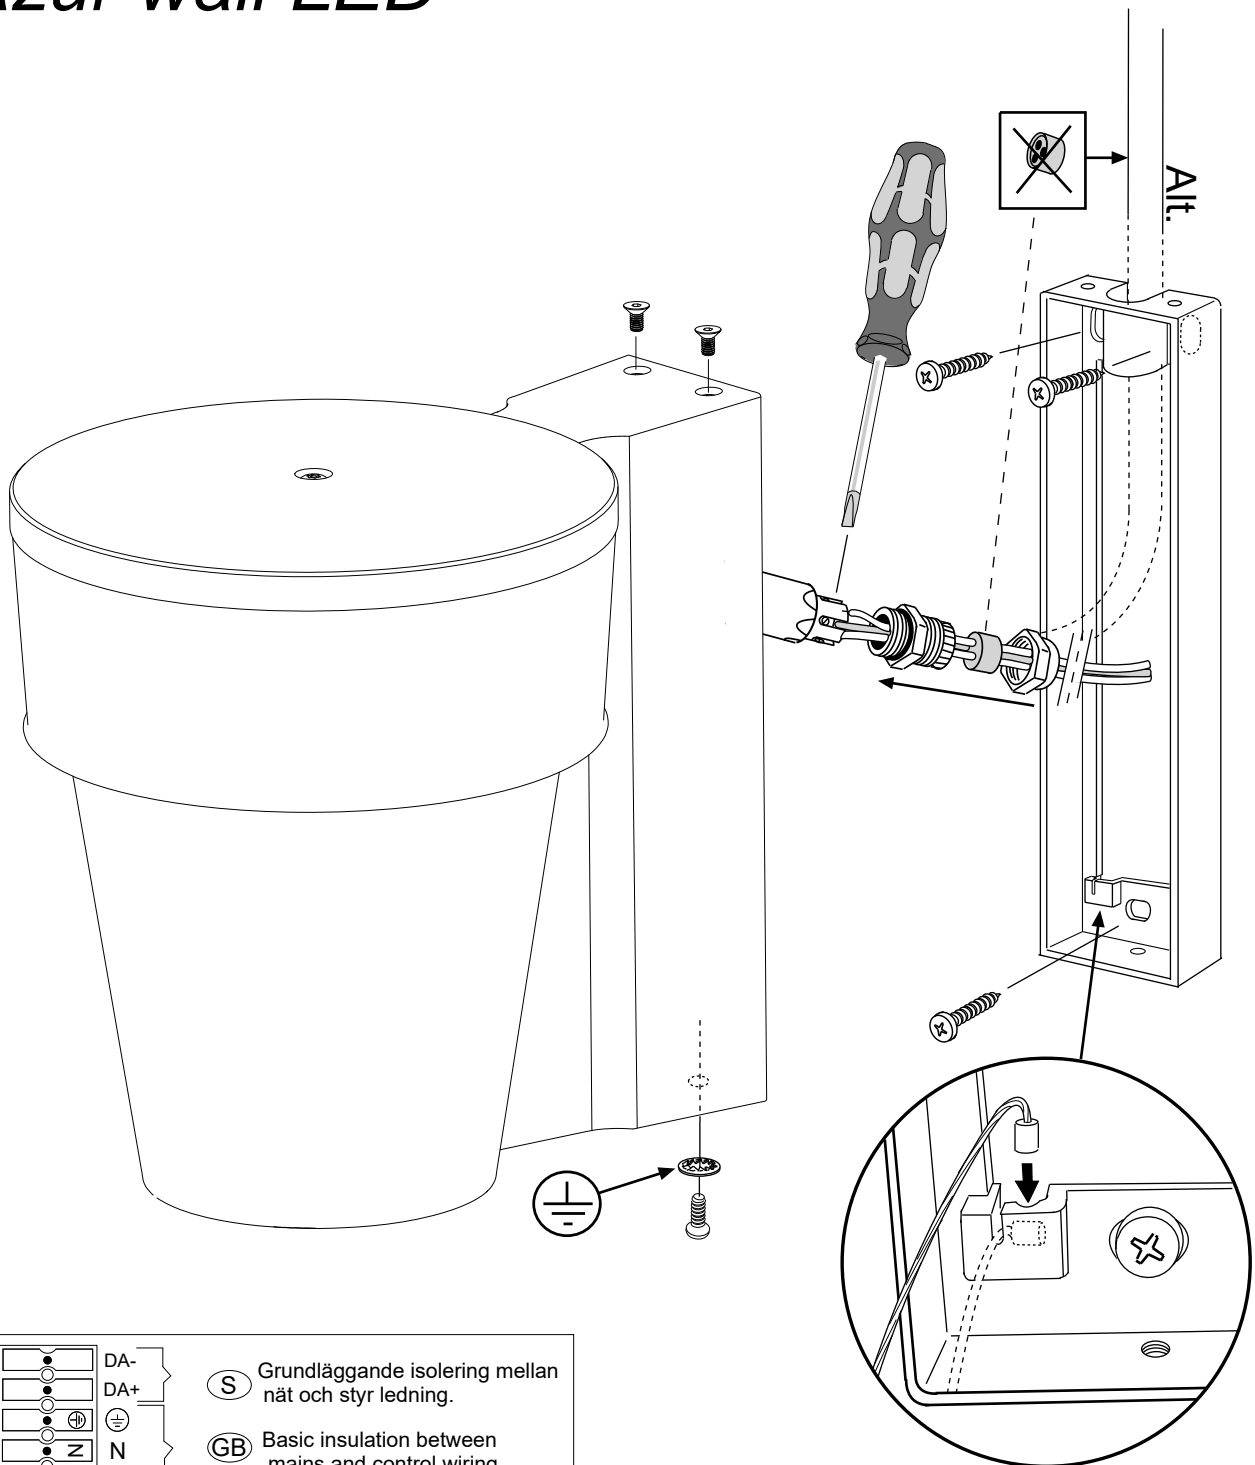

## Azur wall LED

S Ljuskälla och drivdon ska enbart bytas ut av tillverkaren eller dess utsedda person.

GB The light source and control gear shall only be replaced by the manufacturer or its designated person.