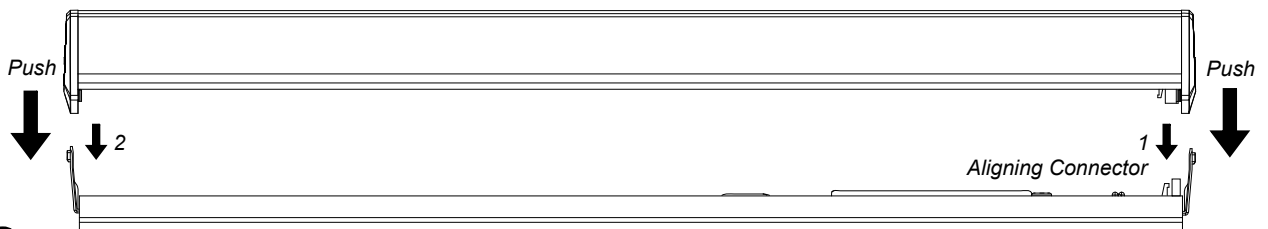

## AQUA

mm	↔
mm <sup>2</sup>	↔
0,5-2,5	9

VERSION WITH OUTLET	DALI, DALI WITH OUTLET	PHASE-PULSE CONTROL, SUFFIX -402
<p>If only switched line is used, link between L and L'</p>		

Outlet and Sensor version →