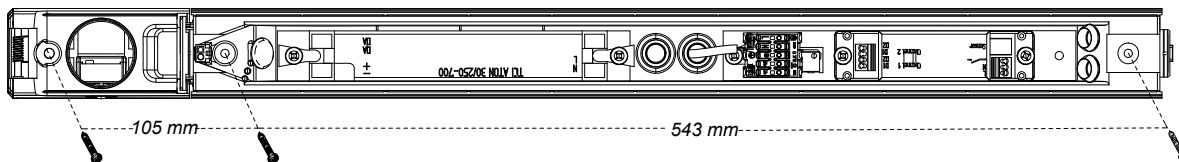

Outlet and Sensor version

S Ljuskälla, drivdon och anslutningskabel ska enbart bytas ut av tillverkaren eller dess utsedda person.

GB The light source, control gear and external cable shall exclusively be replaced by the manufacturer or its designated person.

S Det är lämpligt att denna information överlämnas till användaren av anläggningen.

GB It is appropriate that this information is passed on to the users of the installation.

Manufactured by Fagerhult Sweden.
For UK market importer Fagerhult UK
33-34 Dolben Street, London, SE1 OUC