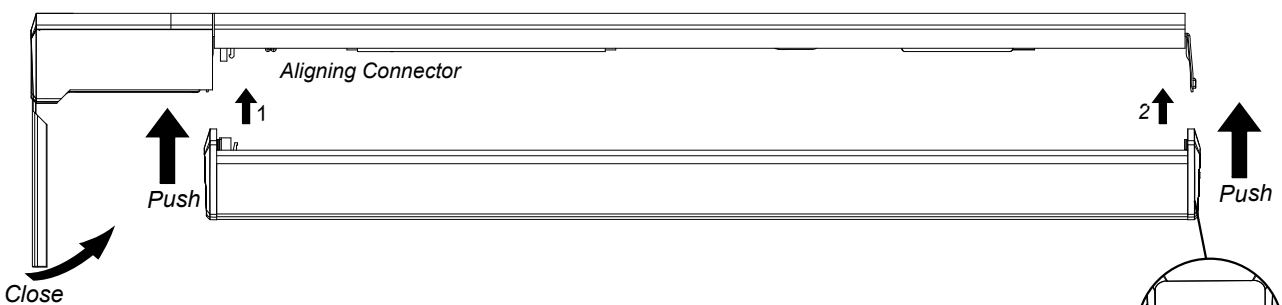

Outlet and Sensor version

S Ljuskälla, drivdon och anslutningskabel ska enbart bytas ut av tillverkaren eller dess utsedda person.

GB The light source, control gear and external cable shall exclusively be replaced by the manufacturer or its designated person.

S Det är lämpligt att denna information överlämnas till användaren av anläggningen.

GB It is appropriate that this information is passed on to the users of the installation.

Manufactured by Fagerhult Sweden.
For UK market importer Fagerhult UK
33-34 Dolben Street, London, SE1 OUC