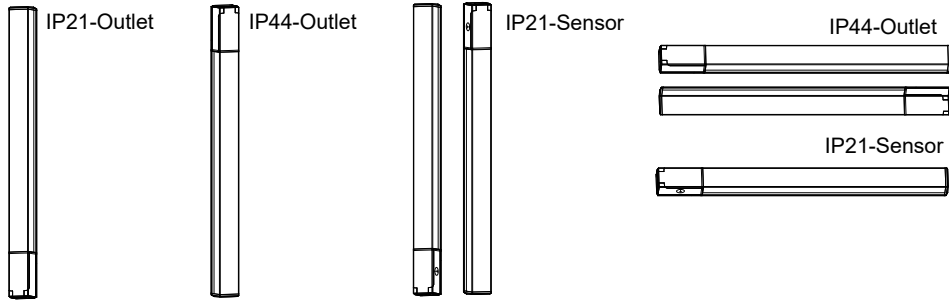

Outlet and Sensor version

S Ljuskälla, drivdon och anslutningskabel ska enbart bytas ut av tillverkaren eller dess utsedda person.

GB The light source, control gear and external cable shall exclusively be replaced by the manufacturer or its designated person.

S Det är lämpligt att denna information överlämnas till användaren av anläggningen.

GB It is appropriate that this information is passed on to the users of the installation.

Manufactured by Fagerhult Sweden.
For UK market importer Fagerhult UK
33-34 Dolben Street, London, SE1 OUC