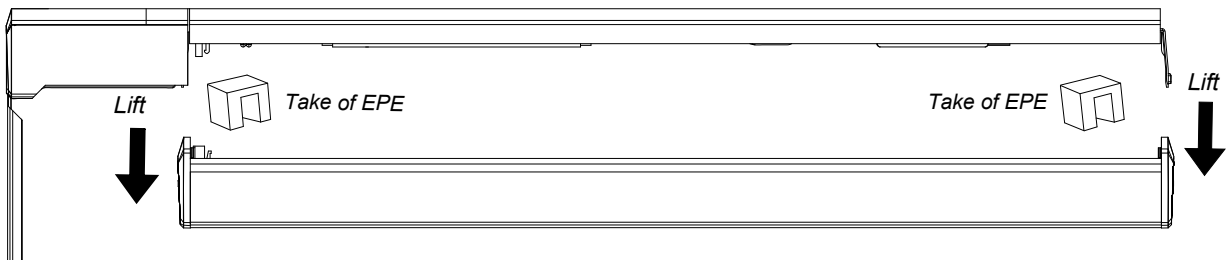

Outlet and Sensor version

S Ljuskälla, drivdon och anslutningskabel ska enbart bytas ut av tillverkaren eller dess utsedda person.

GB The light source, control gear and external cable shall exclusively be replaced by the manufacturer or its designated person.

S Det är lämpligt att denna information överlämnas till användaren av anläggningen.

GB It is appropriate that this information is passed on to the users of the installation.

Manufactured by Fagerhult Sweden.
For UK market importer Fagerhult UK
33-34 Dolben Street, London, SE1 OUC