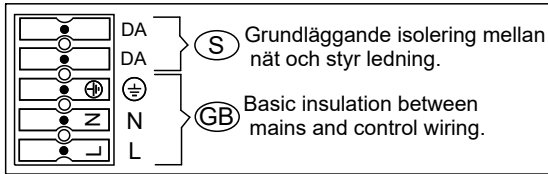

## AQUA

mm	↔
mm <sup>2</sup>	↔
0,5-2,5	9

VERSION WITH OUTLET	DALI, DALI WITH OUTLET	PHASE-PULSE CONTROL, SUFFIX -402
<p>If only switched line is used, link between L and L'</p>		

Outlet and Sensor version →