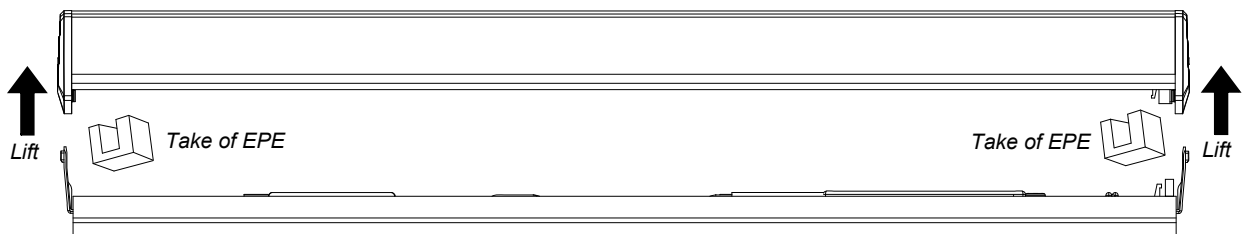

## AQUA

mm	↔
mm <sup>2</sup>	↔
0,5-2,5	9

VERSION WITH OUTLET	DALI, DALI WITH OUTLET	PHASE-PULSE CONTROL, SUFFIX -402
<p>If only switched line is used, link between L and L'</p>		

Outlet and Sensor version →