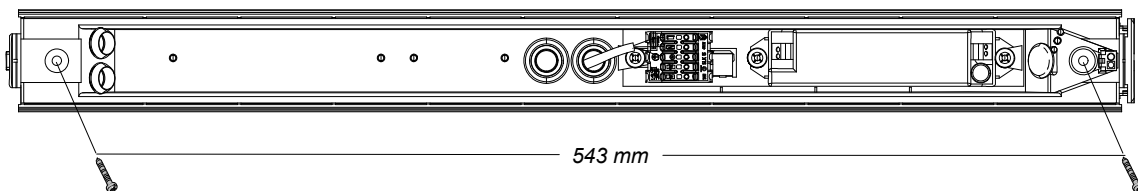

## AQUA

mm	↔
mm <sup>2</sup>	↔
0,5-2,5	9

VERSION WITH OUTLET	DALI, DALI WITH OUTLET	PHASE-PULSE CONTROL, SUFFIX -402
<p>If only switched line is used, link between L and L'</p>		

Outlet and Sensor version →