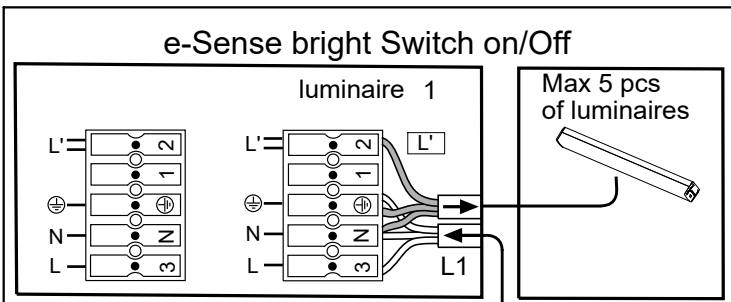

Outlet and Sensor version

S Ljuskälla, drivdon och anslutningskabel ska enbart bytas ut av tillverkaren eller dess utsedda person.

GB The light source, control gear and external cable shall exclusively be replaced by the manufacturer or its designated person.

S Det är lämpligt att denna information överlämnas till användaren av anläggningen.

GB It is appropriate that this information is passed on to the users of the installation.

Manufactured by Fagerhult Sweden.
For UK market importer Fagerhult UK
33-34 Dolben Street, London, SE1 OUC