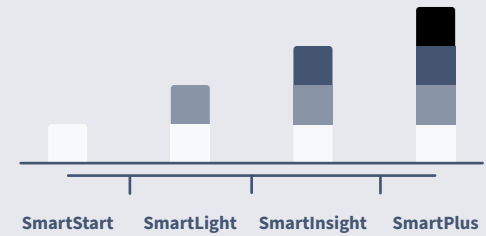

Organic Response solutions – overview

INSTALLATION & COMMISSIONING

- Wireless communication
- User-friendly app

SMART LIGHTING CONTROLS

Presence sensing	Daylight dimming	Min / max levels	Color temperature	Scenes	Pre-set personalities	Zones	Wireless and battery-free wall switch	Holding times
Remote control via Response portal	Scheduling	Circadian rhythm	Multitenant support					

MONITORING, SUPPORT & INSIGHTS

Remote monitoring and diagnostics	Live energy data	Remote feature updates	Remote security updates	Emergency light testing	Secure cloud storage	Smart lighting solution guidance	Service and support
Powerful analytics	Building heatmap	Insights dashboard	Response API	Additional API calls	Additional historical data	Beacon integration	BACnet integration